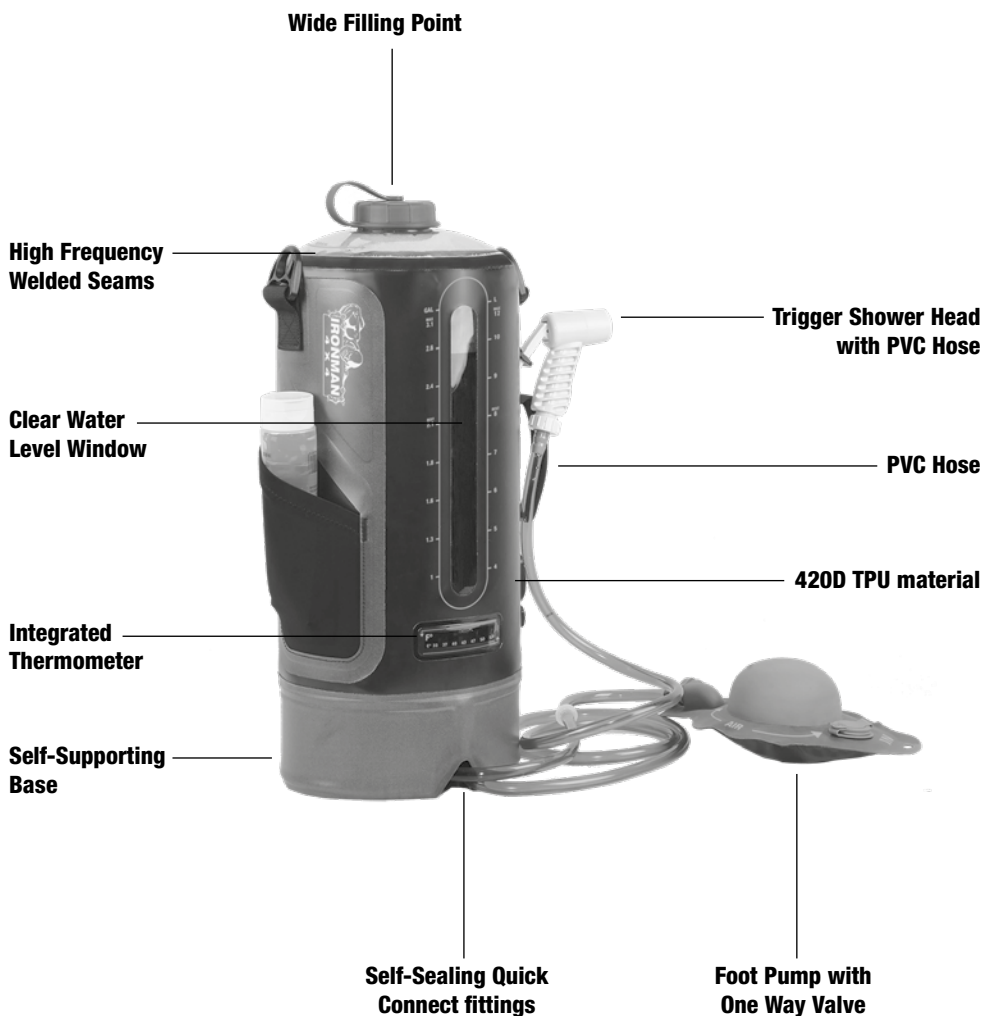

Features

Operation

Preparation

Before use, rinse with a mixture of warm water and one teaspoon of baking soda.

Check that the shower head is closed and fill with clean water through the fill cap at the top of the bag.

Place the shower on a Solid Level surface exposed to direct sunlight.

In approximately 2 to 3 hours, you should be ready to take a relaxing hot shower.

Alternatively fill the shower with pre heated water, ensuring that the temperature does not exceed +52 degrees Celsius.

Shower Instructions

1. Ensure the fill cap is firmly in place.
2. Place the shower on a level and solid surface free from debris.
3. Lay the shower on its side and connect the Hoses for the Foot Pump and Shower Head and then return to the upright position (Fig. 1 and Fig. 2).
4. Open the 1st Stage of the valve on the foot pump – this will allow the pump to draw air in when depressed (Fig. 3).
5. Push down on the pump until you feel pressure building in the shower – **DO NOT OVER PRESSURISE THE SHOWER**
6. Test the water to ensure the temperature is not too hot.
7. Use the trigger at the end of the hose to adjust the water flow.

Fig 1.

Fig 2.

Fig 3.

Solar Shower Tips

Solar Showers get very hot, make sure you check the temperature of the water before you have a shower.

Solar Showers can provide all your hot water needs when camping. Dishes, showers and washing, etc.